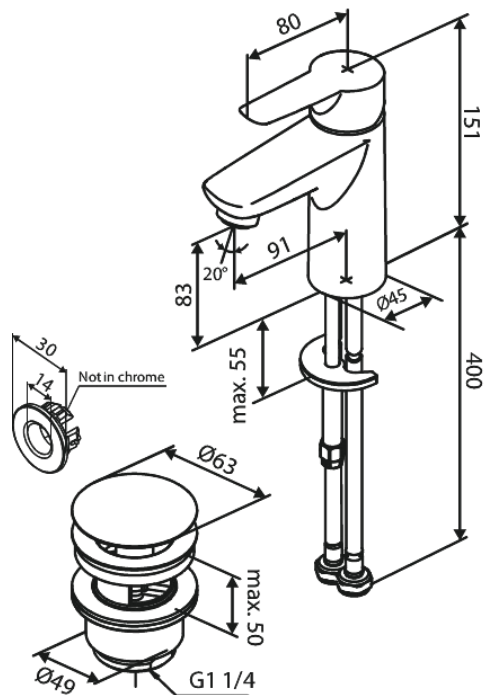

Product features

FM Mattsson Denmark ApS
Hvidkærvej 48, 5250 Odense SV, DK-56416218

+45 88 33 00 34 damixa-international@fmmattssongroup.com

Mere information på damixa.com

damixa